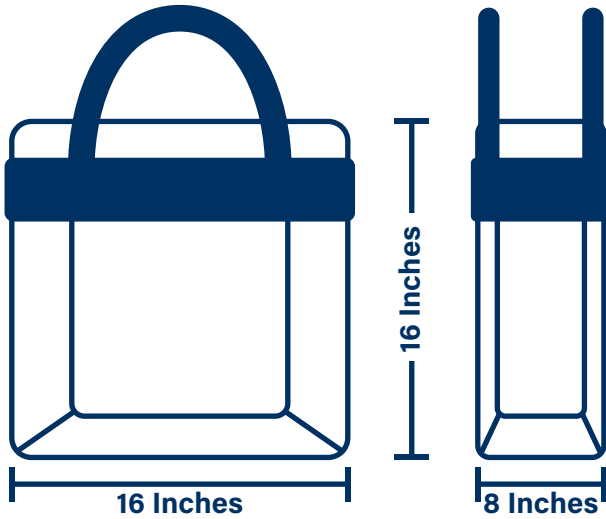

CLEAR BAG POLICY

APPROVED BAGS

BAGS THAT ARE CLEAR PLASTIC, VINYL OR PVC CANNOT EXCEED 16" X 16" X 8"

GENERIC CLEAR TOTE
Clear with no markings or art

BRANDED CLEAR TOTE
Single logo only - cannot exceed 5" x 5"

ONE GALLON CLEAR
Resealable plastic storage bag

DIAPER BAGS & MEDICAL BAGS ARE PERMITTED

Small non-clear clutch bags measuring 5" by 7" or smaller, with or without a handle or strap can be taken into the ballpark.